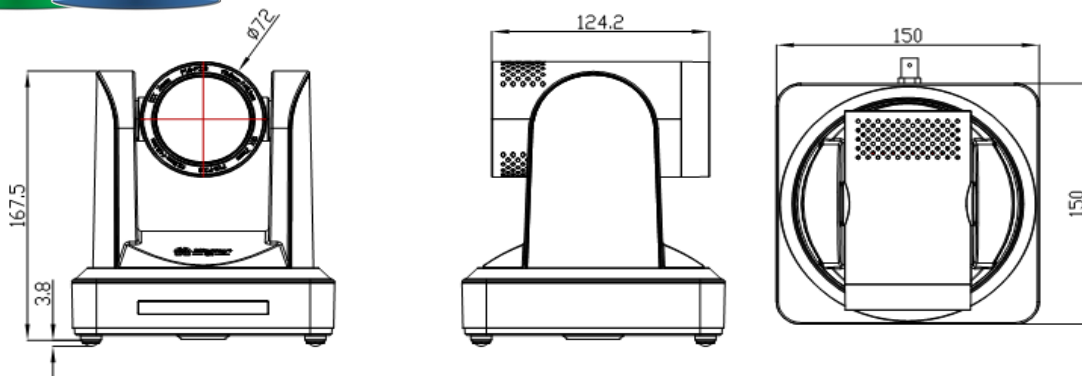

Remote Control

- Zoom in/out
- Pan up/down left/right
- 10 camera presets

Interface

- Double streams outputs simultaneously and camera/speakerphone
- 3.5mm linear audio input;
- RS-232 Ring through RS232 output, RS-485
- Network Protocol: RTSP/RTMP, ONVIF

System Requirements*

- Windows
- Mac OS
- Linux

Hardware Requirements*

- USB 3.0 port

Power supply

- AC 110V ~ 220V
- Consumption: DC12/4A

Physical characteristics

- Dimension: 150x150x167.5mm /
- Weight: 1.4kg

Optional accessories

- Wall Mounting/Ceiling Mounting

Compliance and tools

- YUV, MJPEG, H.264, H.265
- USB 3.0 & USB 2.0 compatible
- UVC compatible

Compatible applications

Skype™, Zoom, Microsoft® Teams / Lync, Google Hangouts™, FaceTime®, Cisco Webex®, GoToMeeting®, Adobe® Connect™, BlueJeans, Vido™, Fuze, WebRTC

* For Full HD support, please check with your software application provider for system/hardware requirements.

Dimensions

AV-Concept ApS

Professionelt AV-Udstyr

Accessories

Ceiling mount

VLMCAM3

VLCAMSCREW

Wall mount

VLMCAM2

Monitor shelf

USB3.0 Cable extension

5 m	PROUSB3AAF5
10 m	PROUSB3AAF10
20 m	PROUSB3AAF20
30 m	PROUSB3AAF30