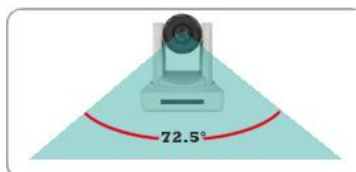

Ultra 72.5° Wide Angle View

The VLCAM230's ultra-wide angle for 72.5, resulting in top-quality crystal image performance. Enhanced pan/tilt and zoom motor performance make moving from preset to preset smoother. The wide field of view makes it easy to see everyone clearly.